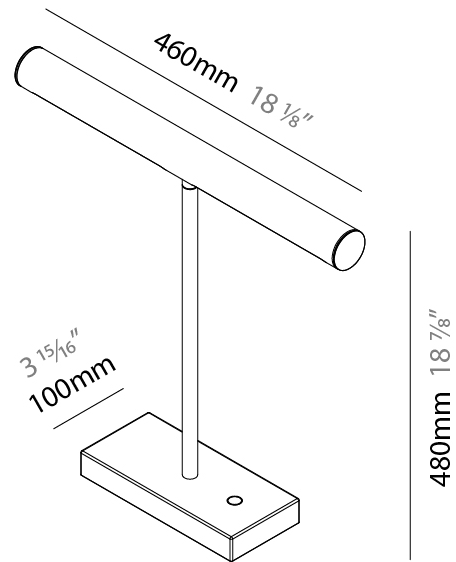

PROJECT	_____
TYPE	_____
SPECIFIER	_____
QUANTITY	_____
DATE	_____

ELLE PORTABLE

D204004-

base number   Finish
Options

1. To build a product code in our configurator select the specify button on the base model # product page
2. To build a manual product code on this datasheet choose from the options listed below in blue font and add the suffix to the base model #

GENERAL

Series: Elle _____
Brand: Zaneen _____
Division: Design _____
Mounting Type: Portable _____
Mounting Location: Table _____
Subcategory: Task _____

PHYSICAL

Shape: Cylinder _____
Length (mm): 460 _____
Length (in): 18 ¹/₈ _____
Width (mm): 100 _____
Width (in): 3 ¹⁵/₁₆ _____
Height (mm): 480 _____
Height (in): 18 ⁷/₈ _____
Light Distribution: Direct _____
Diffuser: Acrylic Bi-Satin _____
Fixture Finish: MBK / MWH / MCB _____
Fixture Material: Aluminum _____

ELECTRICAL

Lamp Type: LED _____
Input Wattage (W): 6 _____
Dimming: Touch Dimming _____
Driver Included: Yes _____
Driver Location: Inline Transformer Plug _____
Driver Class: Class 2 _____
Input Voltage (V): 120 - 277 _____
Output Voltage (V): 24 _____

LED

Color Temperature (°K): 3000 _____
CRI: >90 CRI _____
Lamp Life (hrs): 50000 _____

OPTICAL

RATINGS AND CERTIFICATIONS

Certified By: Certified for North American Standards _____
IP rating: IP20 _____